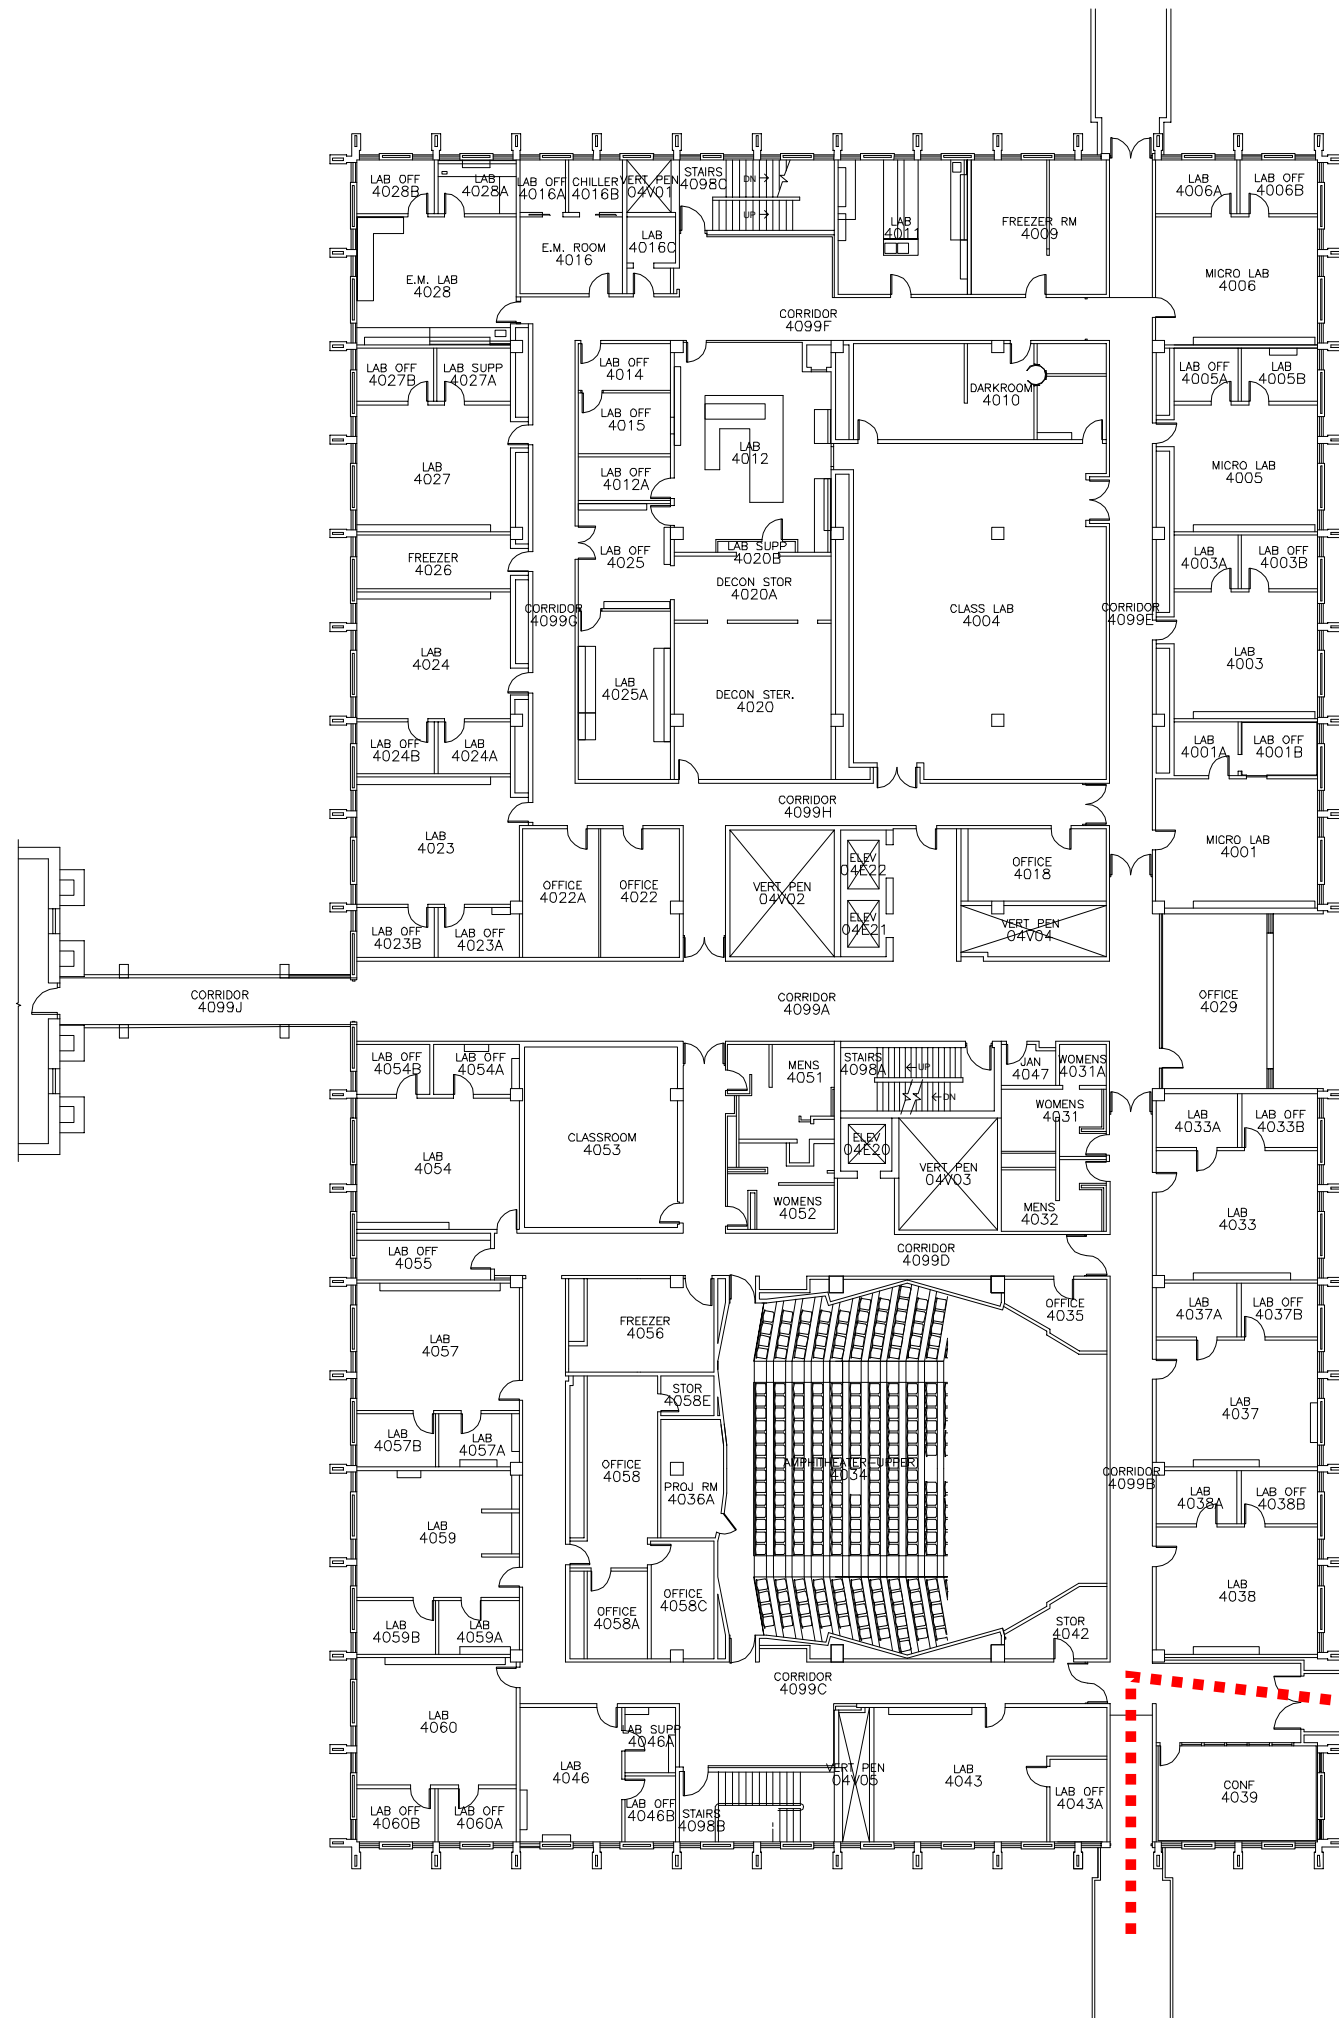

Tunnel to Unit 2

B Elevators

UT4 Level 2

LEVEL 2

KEYPLAN - LEVEL 2

SHADED AREA INDICATES THE FLOOR PLAN SHOWN

From Unit 2

To Bennett

LEVEL 2

LIED LEVEL 2

From Lied

Take elevator up to level 4.

BENNETT HALL LEVEL 2

LEVEL 2

LEVEL 4

SKYWALK TO SORRELL