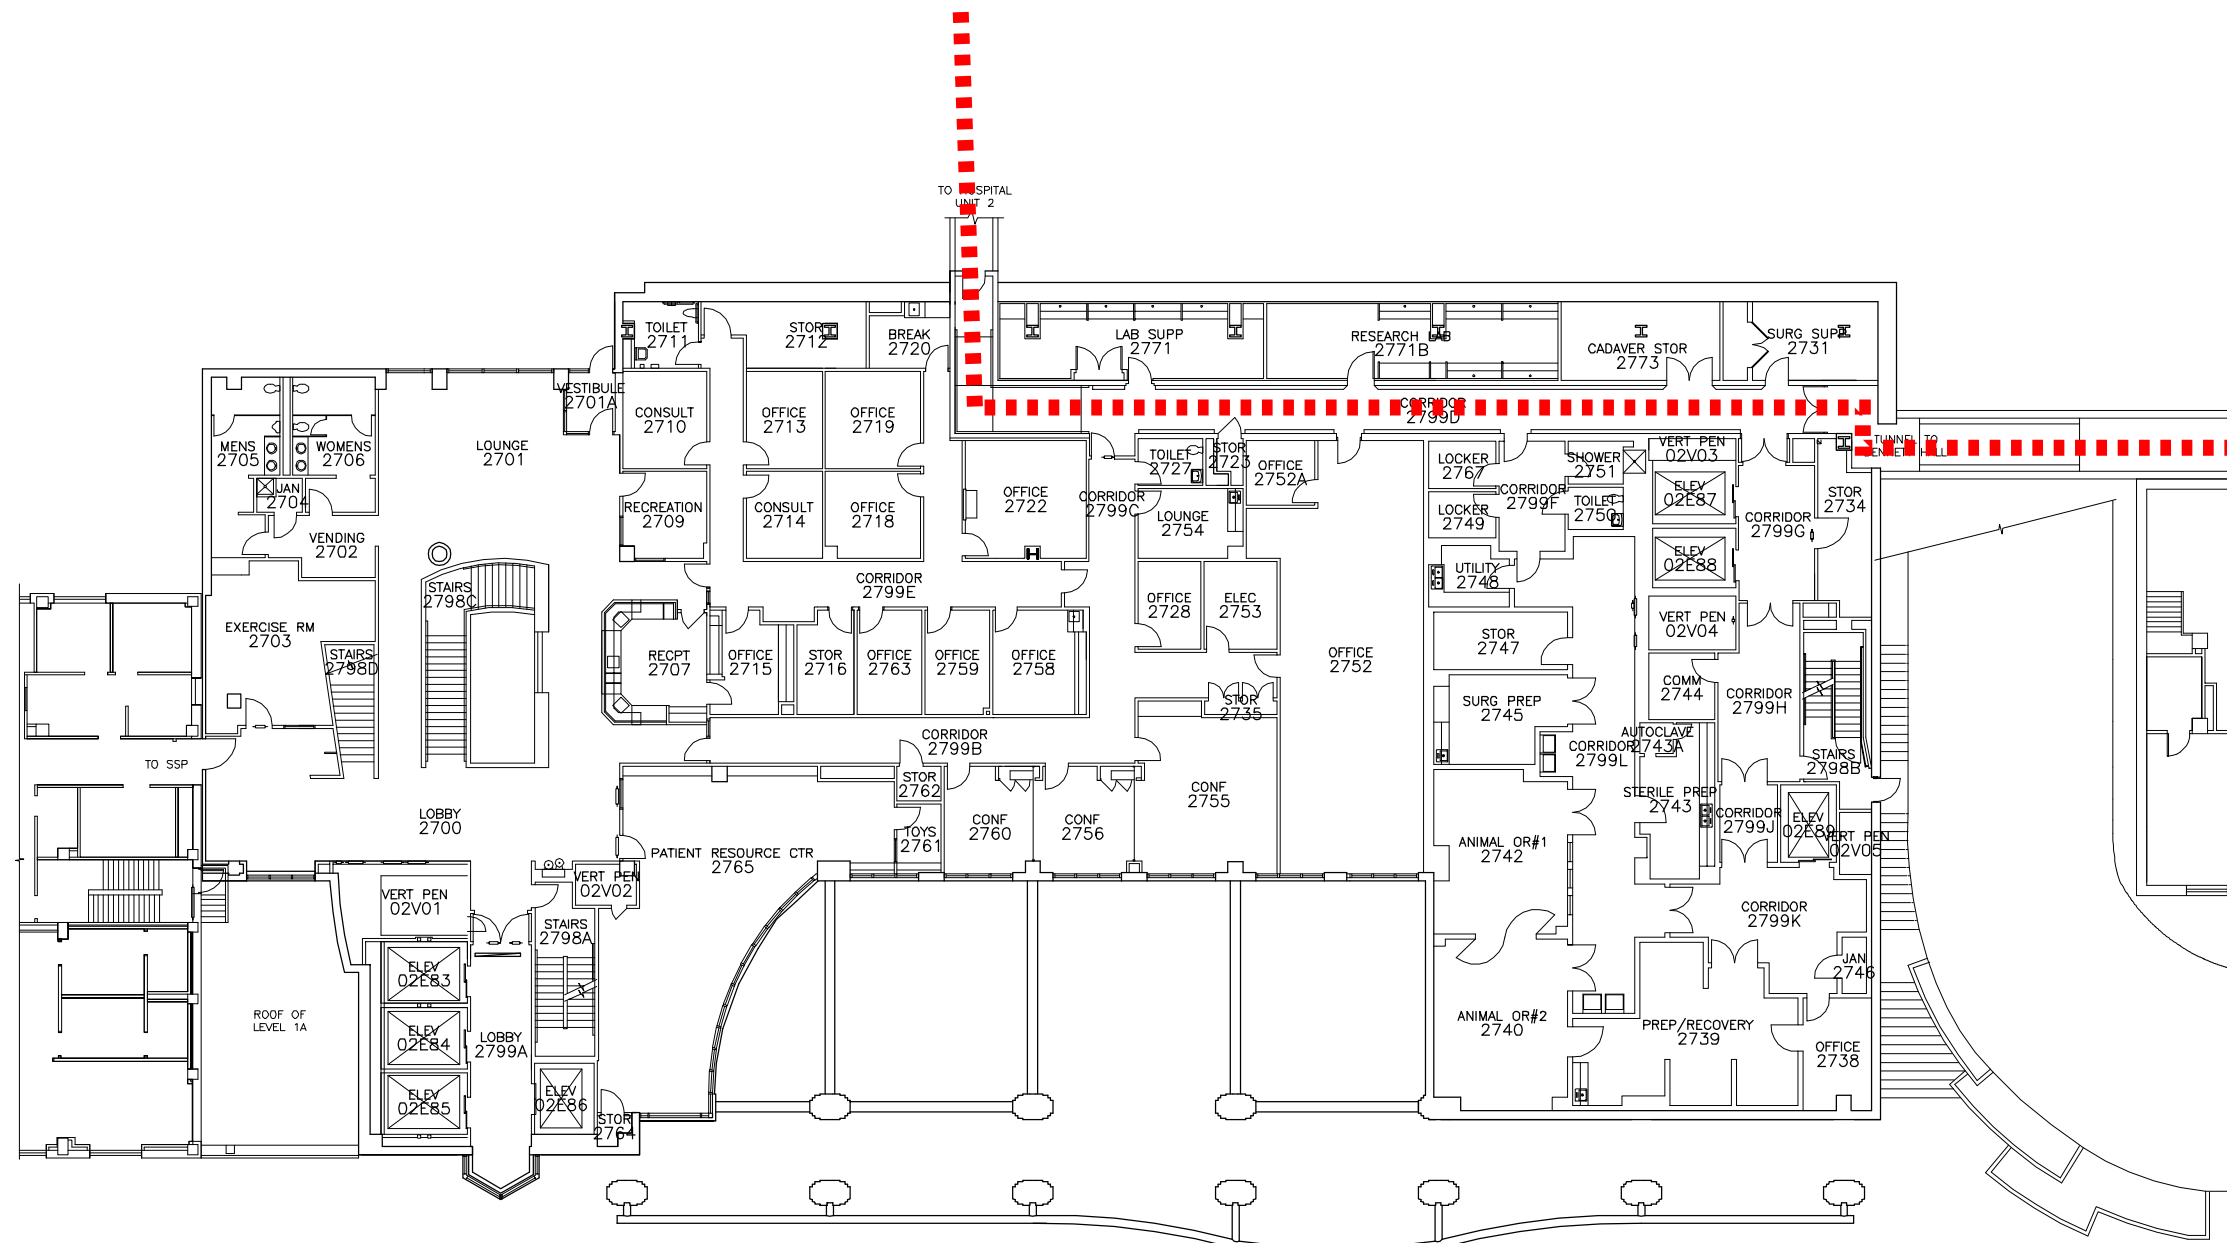

Tunnel to Unit 2

B Elevators

UT4 Level 2

LEVEL 2

KEYPLAN - LEVEL 2

SHADED AREA INDICATES THE FLOOR PLAN SHOWN

From Unit 2

To Bennett

LEVEL 2

LIED LEVEL 2

From Lied

Take elevator up to level 4.

BENNETT HALL LEVEL 2

LEVEL 2

LEVEL 4

SKYWALK TO SORRELL