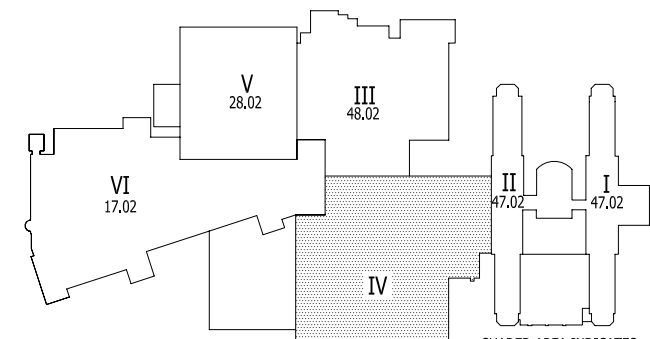

Tunnel to Unit 2

B Elevators

UT4 Level 2

LEVEL 2

KEYPLAN - LEVEL 2

SHADED AREA INDICATES THE FLOOR PLAN SHOWN

From Unit 2

To Bennett

LEVEL 2

LIED LEVEL 2

From Lied

Take elevator up to level 4.

BENNETT HALL LEVEL 2

LEVEL 2

LEVEL 4

SKYWALK TO SORRELL