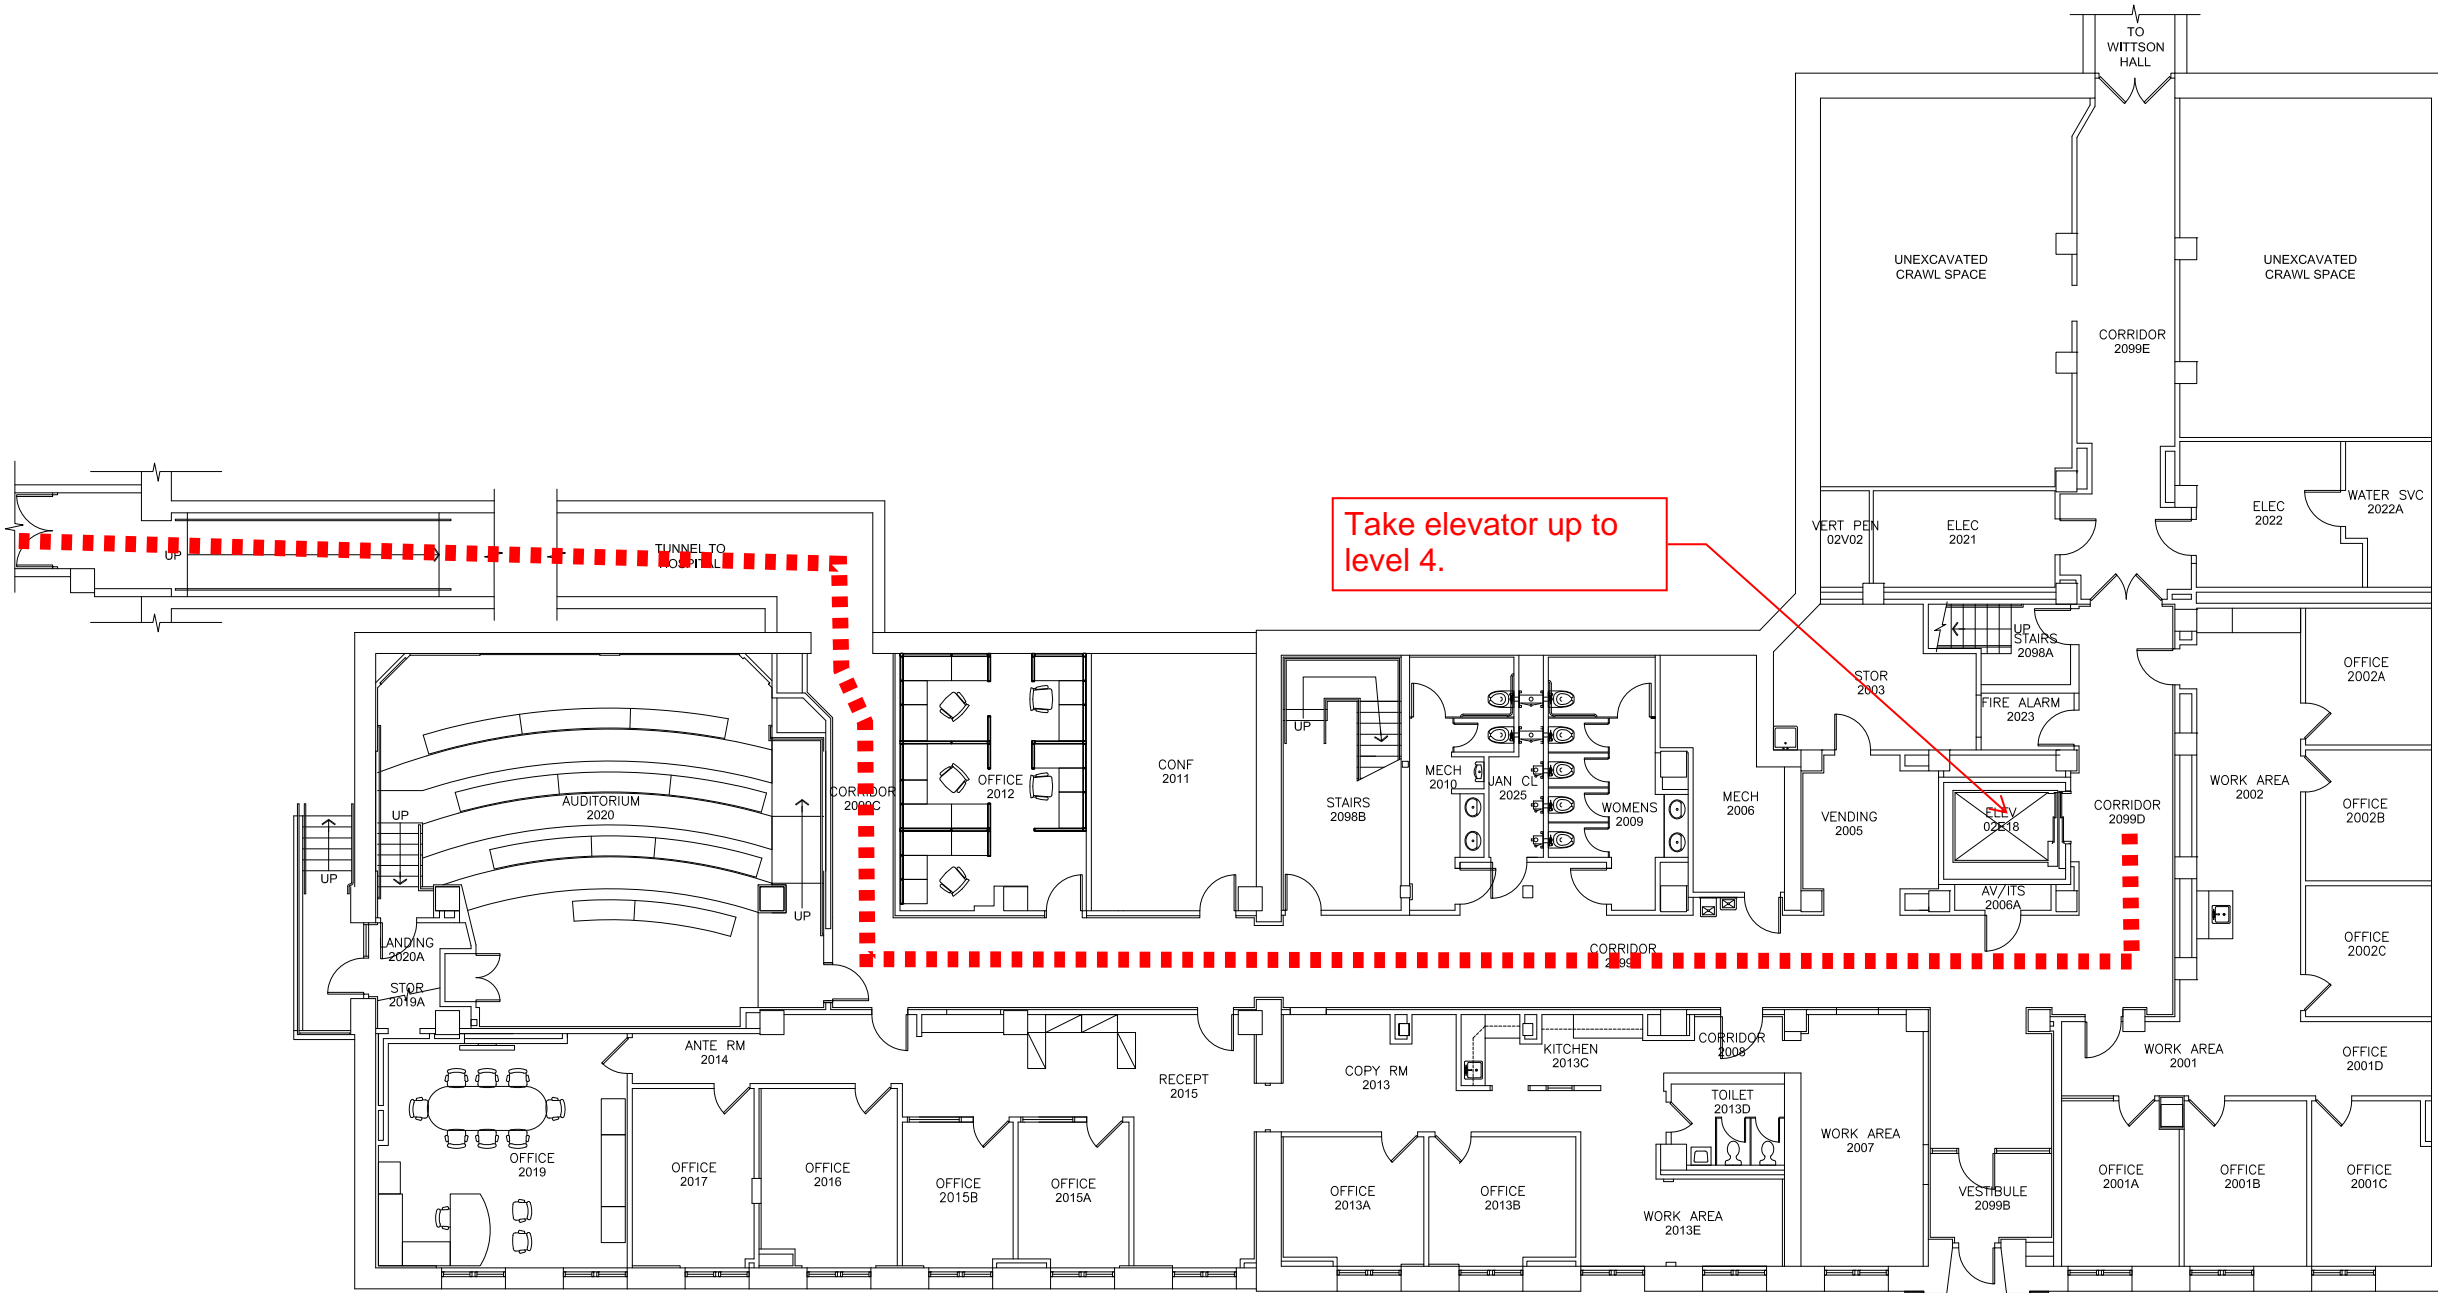

Tunnel to Unit 2

B Elevators

UT4 Level 2

LEVEL 2

KEYPLAN - LEVEL 2

SHADED AREA INDICATES THE FLOOR PLAN SHOWN

From Unit 2

To Bennett

LEVEL 2

LIED LEVEL 2

From Lied

Take elevator up to level 4.

BENNETT HALL LEVEL 2

LEVEL 2

LEVEL 4

SKYWALK TO SORRELL